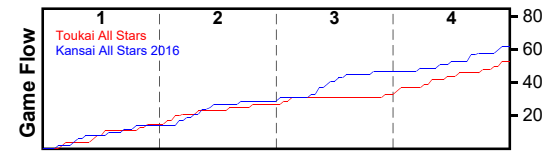

# Kansai All Stars 2016

7/3/16 Toukai All Stars at Kansai All Stars 2016

	1	2	3	4	T
Toukai All Stars	15	12	6	20	53
Kansai All Stars	14	15	18	15	62

#	Name	G	MIN	FGM	FGA	FG%	2PM	2PA	2P%	3PM	3PA	3P%	FTM	FTA	FT%	OREB	DREB	REB	AST	STL	BLK	DEF	TO	PF	CHG	PM	PTS
4	Keita Sawabe	1	27	4	13	.308	4	13	.308	0	0	.000	3	4	.750	0	0	0	3	1	0	0	4	3	0	13	11
5	Kazuki Ikejima	1	21	5	11	.455	5	11	.455	0	0	.000	0	0	.000	3	3	6	0	2	0	0	2	1	0	-6	10
6	Yves Niyokwizera	1	28	5	15	.333	5	15	.333	0	0	.000	0	0	.000	4	10	14	0	3	2	0	3	1	0	5	10
7	Kazuki Shigemoto	1	8	2	4	.500	2	4	.500	0	0	.000	0	0	.000	1	0	1	0	4	1	0	0	0	0	2	4
8	Ryousuke Kawada	1	24	1	3	.333	1	3	.333	0	0	.000	0	0	.000	0	1	1	3	3	0	0	0	3	0	15	2
9	Kenta Naitou	1	20	1	9	.111	1	7	.143	0	2	.000	0	0	.000	0	1	1	1	0	0	0	0	2	0	-5	2
10	Takumi Yoshikawa	1	11	0	3	.000	0	2	.000	0	1	.000	0	0	.000	1	0	1	1	0	0	0	1	1	0	7	0
11	Taiki Tsutsumi	1	8	0	0	.000	0	0	.000	0	0	.000	0	0	.000	0	2	2	2	0	0	0	0	0	0	-2	0
12	Toshiki Matsubara	1	21	2	5	.400	0	1	.000	2	4	.500	0	0	.000	0	0	0	1	3	0	0	1	0	0	12	6
13	Tokio Tsuchiya	0	0	0	0	.000	0	0	.000	0	0	.000	0	0	.000	0	0	0	0	0	0	0	0	0	0	0	0
14	Makoto Kinoshita	1	5	0	2	.000	0	2	.000	0	0	.000	0	0	.000	0	1	1	0	0	0	0	0	0	0	-7	0
15	Takaaki Hamataka	0	0	0	0	.000	0	0	.000	0	0	.000	0	0	.000	0	0	0	0	0	0	0	0	0	0	0	0
16	Ryuusei Sasaki	1	33	6	10	.600	6	10	.600	0	0	.000	5	6	.833	1	6	7	2	3	0	0	3	1	0	11	17
17	Shinya Matsuura	0	0	0	0	.000	0	0	.000	0	0	.000	0	0	.000	0	0	0	0	0	0	0	0	0	0	0	0
	TEAM	1	0	0	0	.000	0	0	.000	0	0	.000	0	0	.000	4	4	8	0	0	0	0	0	0	0	0	0
	TOTALS	1	40	26	75	.347	24	68	.353	2	7	.286	8	10	.800	14	28	42	13	19	3	0	14	12	0	9	62