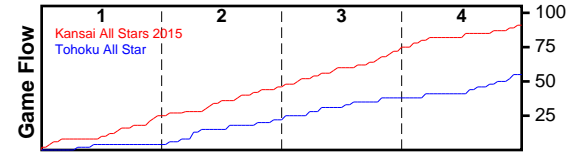

Kansai All Stars 2015

7/4/15 Kansai All Stars 2015 at Tohoku All Star

	1	2	3	4	T
Kansai All Stars	25	21	26	19	91
Tohoku All Star	4	18	16	17	55