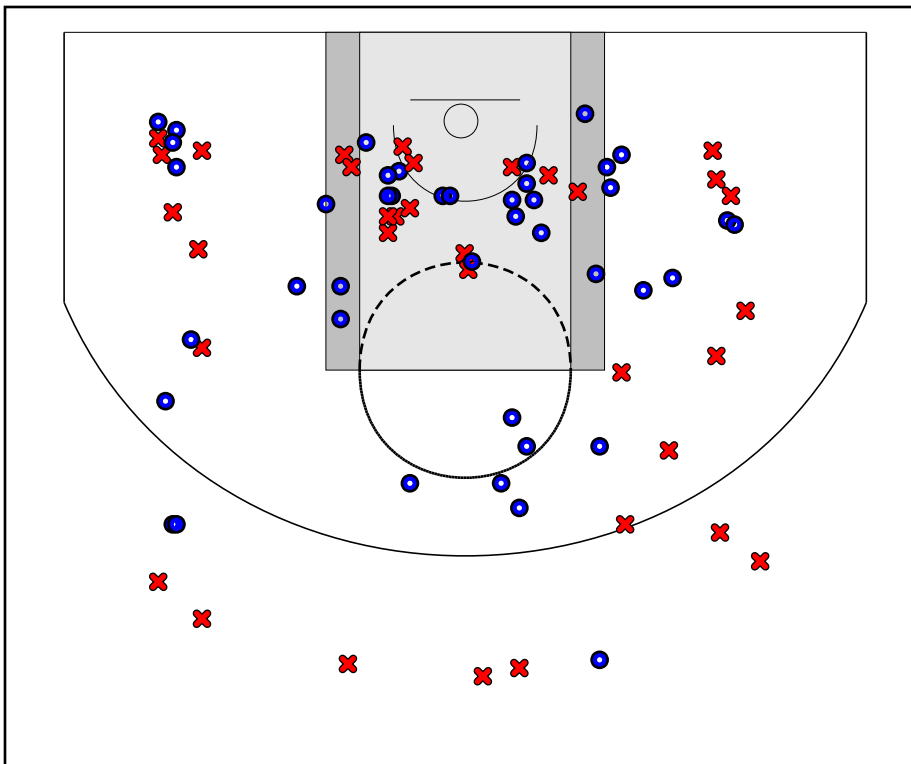

Game Summary Comparison

Statistic	Kansai All Stars 2015	Tohoku All Star
Points	91	55
<i>Field Goals</i>	42 / 78	22 / 71
2 Point	39 / 68	13 / 43
3 Point	3 / 10	9 / 28
<i>Free Throws</i>	4 / 5	2 / 3
Assists	16	6
Rebounds	60	26
<i>Offensive</i>	23	13
<i>Defensive</i>	37	13
Blocks	6	2
Steals	7	9
Deflections	0	0
Turnovers	17	13
Charges Taken	0	1
Personal Fouls	11	7

Kansai All Stars 2015

Tohoku All Star

Kansai All Stars 2015 Turnovers

Period	Clock	Player	Turnover Type
1st Period	7:39	#5 Syunsuke Fujita	Traveling
1st Period	5:36	#11 Keita Sawabe	Steal
1st Period	5:11	#13 Kenta Matsuda	Kicked Ball
2nd Period	8:33	#6 Syouta Watanabe	Steal
2nd Period	8:01	#8 Yuto Aratani	Steal
2nd Period	7:05	#8 Yuto Aratani	Steal
2nd Period	6:49	#7 Reo Kobayashi	Steal
2nd Period	2:49	#8 Yuto Aratani	Steal
2nd Period	1:00	#16 Makoto Kinoshita	Illegal Assist
3rd Period	6:15	#5 Syunsuke Fujita	Steal
3rd Period	4:06	#17 Yves Niyokwizera	Steal
3rd Period	3:52	#16 Makoto Kinoshita	Shot Clock Violation
4th Period	6:47	#14 Kazuki Shigemoto	Out of Bounds
4th Period	5:53	#16 Makoto Kinoshita	Kicked Ball
4th Period	3:37	#15 Kenta Naitou	Steal
4th Period	3:16	#15 Kenta Naitou	Other