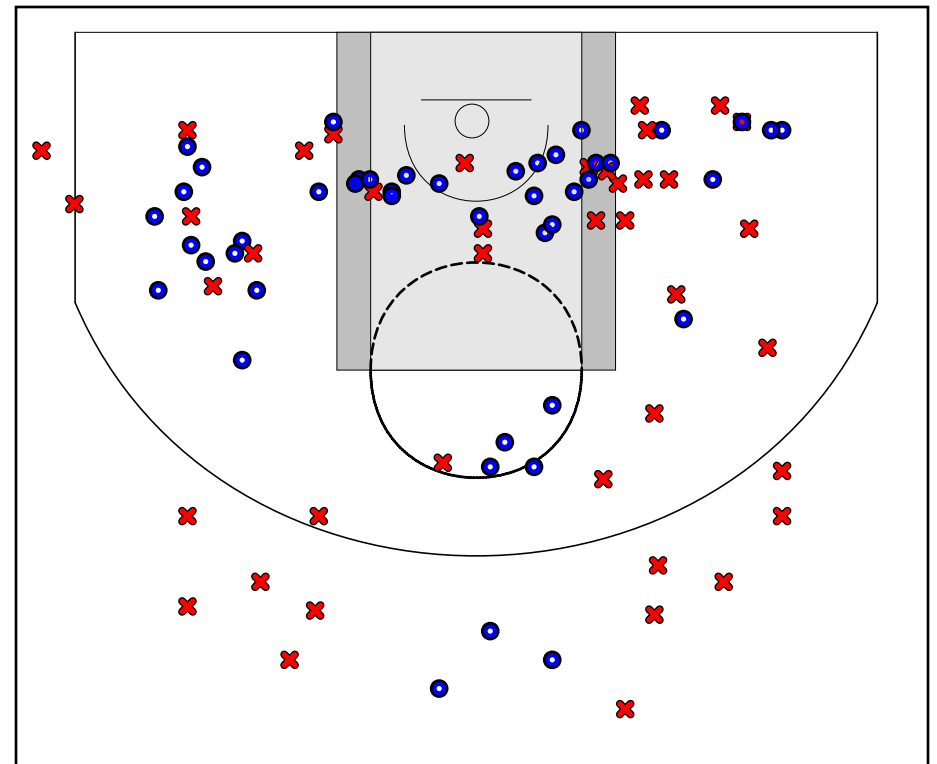

Game Summary Comparison

Statistic	Chuushikoku All Star	Kansai All Stars 2015
Points	56	101
<i>Field Goals</i>	21 / 72	45 / 89
<i>2 Point</i>	16 / 51	42 / 74
<i>3 Point</i>	5 / 21	3 / 15
<i>Free Throws</i>	9 / 15	8 / 19
Assists	6	26
Rebounds	41	59
<i>Offensive</i>	13	20
<i>Defensive</i>	28	39
Blocks	2	5
Steals	6	13
Deflections	0	0
Turnovers	20	14
Charges Taken	0	0
Personal Fouls	16	14

Chuushikoku All Star

Kansai All Stars 2015

Kansai All Stars 2015 Turnovers

Period	Clock	Player	Turnover Type
1st Period	7:38	#5 Syunsuke Fujita	Steal
1st Period	6:01	#11 Keita Sawabe	Steal
1st Period	3:32	#5 Syunsuke Fujita	Steal
1st Period	2:22	#12 Kazuki Ikeshima	Illegal Assist
1st Period	1:50	#9 Yuma Murogaki	Illegal Assist
2nd Period	7:28	#14 Kazuki Shigemoto	Steal
2nd Period	6:56	#5 Syunsuke Fujita	Illegal Assist
2nd Period	4:53	#4 Rei Gouda	Illegal Assist
2nd Period	3:48	#11 Keita Sawabe	Steal
3rd Period	9:08	#17 Yves Niyokwizera	Traveling
3rd Period	7:42	#9 Yuma Murogaki	Shot Clock Violation
3rd Period	1:10	#8 Yuto Aratani	Illegal Assist
4th Period	9:01	#8 Yuto Aratani	Steal

Kansai All Stars 2015 Fouls

Period	Clock	Player	Foul
1st Period	5:46	#11 Keita Sawabe	Reaching in (Def)
1st Period	4:26	#10 Yusuke Ibayashi	Blocking (Def)
1st Period	3:07	#9 Yuma Murogaki	Blocking (Def)
1st Period	2:15	#6 Syouta Watanabe	Reaching in (Def)
2nd Period	7:28	#12 Kazuki Ikeshima	Reaching in (Def)
2nd Period	6:21	#12 Kazuki Ikeshima	Screening (Off)
2nd Period	0:33	#4 Rei Gouda	Reaching in (Def)
3rd Period	1:56	#6 Syouta Watanabe	Blocking (Def)
3rd Period	1:44	#16 Makoto Kinoshita	Blocking (Def)
4th Period	9:50	#6 Syouta Watanabe	Pushing (Def)
4th Period	6:00	#8 Yuto Aratani	Blocking (Def)
4th Period	5:27	#15 Kenta Naitou	Reaching in (Def)
4th Period	3:19	#15 Kenta Naitou	Blocking (Def)
4th Period	0:43	#15 Kenta Naitou	Blocking (Def)