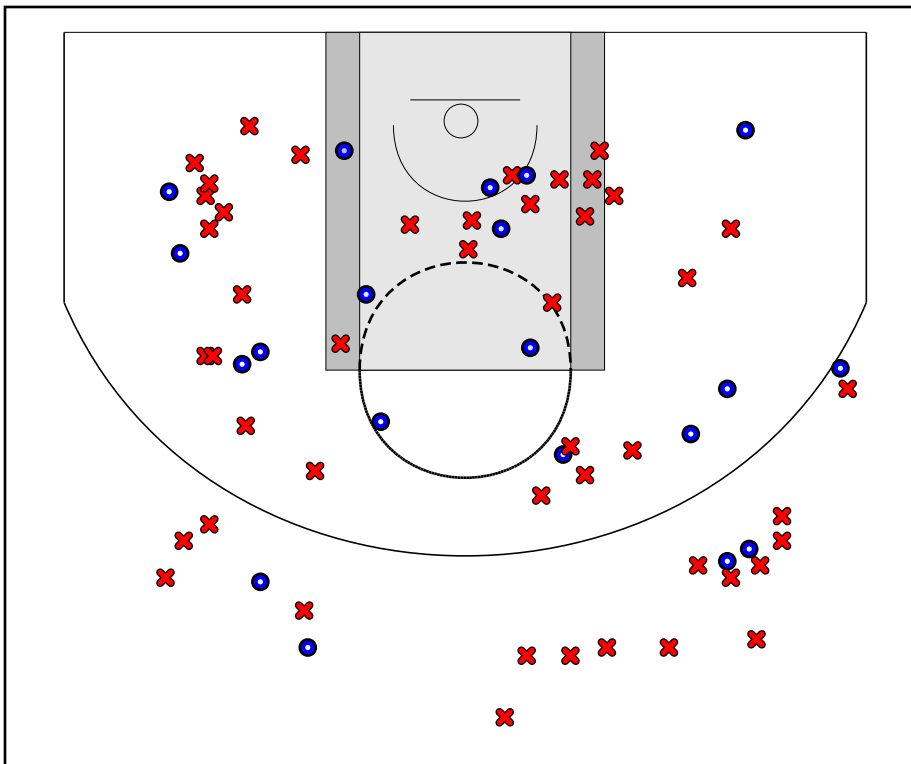

Game Summary Comparison

Statistic	Chuushikoku All Star	Kansai All Stars 2015
Points	56	101
<i>Field Goals</i>	21 / 72	45 / 89
<i>2 Point</i>	16 / 51	42 / 74
<i>3 Point</i>	5 / 21	3 / 15
<i>Free Throws</i>	9 / 15	8 / 19
Assists	6	26
Rebounds	41	59
<i>Offensive</i>	13	20
<i>Defensive</i>	28	39
Blocks	2	5
Steals	6	13
Deflections	0	0
Turnovers	20	14
Charges Taken	0	0
Personal Fouls	16	14

Chuushikoku All Star

Kansai All Stars 2015

Kansai All Stars 2015 Turnovers

Period	Clock	Player	Turnover Type
1st Period	7:38	#5 Syunsuke Fujita	Steal
1st Period	6:01	#11 Keita Sawabe	Steal
1st Period	3:32	#5 Syunsuke Fujita	Steal
1st Period	2:22	#12 Kazuki Ikeshima	Illegal Assist
1st Period	1:50	#9 Yuma Murogaki	Illegal Assist
2nd Period	7:28	#14 Kazuki Shigemoto	Steal
2nd Period	6:56	#5 Syunsuke Fujita	Illegal Assist
2nd Period	4:53	#4 Rei Gouda	Illegal Assist
2nd Period	3:48	#11 Keita Sawabe	Steal
3rd Period	9:08	#17 Yves Niyokwizera	Traveling
3rd Period	7:42	#9 Yuma Murogaki	Shot Clock Violation
3rd Period	1:10	#8 Yuto Aratani	Illegal Assist
4th Period	9:01	#8 Yuto Aratani	Steal

Kansai All Stars 2015 Fouls

Period	Clock	Player	Foul
1st Period	5:46	#11 Keita Sawabe	Reaching in (Def)
1st Period	4:26	#10 Yusuke Ibayashi	Blocking (Def)
1st Period	3:07	#9 Yuma Murogaki	Blocking (Def)
1st Period	2:15	#6 Syouta Watanabe	Reaching in (Def)
2nd Period	7:28	#12 Kazuki Ikeshima	Reaching in (Def)
2nd Period	6:21	#12 Kazuki Ikeshima	Screening (Off)
2nd Period	0:33	#4 Rei Gouda	Reaching in (Def)
3rd Period	1:56	#6 Syouta Watanabe	Blocking (Def)
3rd Period	1:44	#16 Makoto Kinoshita	Blocking (Def)
4th Period	9:50	#6 Syouta Watanabe	Pushing (Def)
4th Period	6:00	#8 Yuto Aratani	Blocking (Def)
4th Period	5:27	#15 Kenta Naitou	Reaching in (Def)
4th Period	3:19	#15 Kenta Naitou	Blocking (Def)
4th Period	0:43	#15 Kenta Naitou	Blocking (Def)