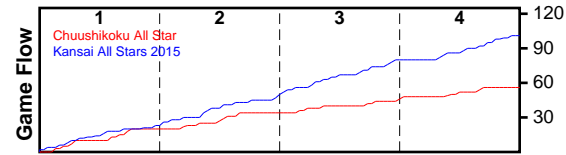

Kansai All Stars 2015

7/3/15 Chuushikoku All Star at Kansai All Stars 2015

	1	2	3	4	T
Chuushikoku All	20	14	10	12	56
Kansai All Stars	23	26	31	21	101

#	Name	G	MIN	FGM	FGA	FG%	2PM	2PA	2P%	3PM	3PA	3P%	FTM	FTA	FT%	OREB	DREB	REB	AST	STL	BLK	DEF	TO	PF	CHG	PM	PTS
4	Rei Gouda	1	15	3	7	.429	1	4	.250	2	3	.667	0	0	.000	0	0	0	3	3	0	0	1	1	0	15	8
5	Syunsuke Fujita	1	20	3	7	.429	3	6	.500	0	1	.000	1	2	.500	0	0	0	3	0	0	0	3	0	0	25	7
6	Syouta Watanabe	1	18	1	7	.143	1	5	.200	0	2	.000	1	3	.333	1	1	2	2	0	0	0	0	3	0	11	3
7	Reo Kobayashi	1	13	4	10	.400	4	8	.500	0	2	.000	1	1	1.000	0	4	4	1	1	0	0	0	0	0	13	9
8	Yuto Aratani	1	16	1	4	.250	1	2	.500	0	2	.000	0	0	.000	0	5	5	3	0	1	0	2	1	0	20	2
9	Yuma Murogaki	1	14	2	3	.667	2	3	.667	0	0	.000	0	0	.000	0	2	2	1	1	0	0	2	1	0	16	4
10	Yusuke Ibayashi	1	17	5	7	.714	5	7	.714	0	0	.000	1	2	.500	1	3	4	2	2	0	0	0	1	0	23	11
11	Keita Sawabe	1	22	6	12	.500	6	10	.600	0	2	.000	1	4	.250	1	5	6	4	2	0	0	2	1	0	23	13
12	Kazuki Ikeshima	1	14	6	8	.750	6	8	.750	0	0	.000	1	1	1.000	1	4	5	0	2	0	0	2	2	0	12	13
13	Kenta Matsuda	1	11	0	2	.000	0	2	.000	0	0	.000	0	0	.000	0	2	2	2	2	2	0	0	0	0	13	0
14	Kazuki Shigemoto	1	14	5	6	.833	5	6	.833	0	0	.000	1	5	.200	5	4	9	0	0	2	0	1	0	0	16	11
15	Kenta Naitou	1	7	1	3	.333	1	3	.333	0	0	.000	0	0	.000	0	0	0	1	0	0	0	0	3	0	11	2
16	Makoto Kinoshita	1	13	2	4	.500	1	1	1.000	1	3	.333	0	0	.000	0	2	2	3	0	0	0	0	1	0	14	5
17	Yves Niyokwizera	1	14	6	9	.667	6	9	.667	0	0	.000	1	1	1.000	7	3	10	1	0	0	0	1	0	0	13	13
	TEAM	1	0	0	0	.000	0	0	.000	0	0	.000	0	0	.000	4	4	8	0	0	0	0	0	0	0	0	0
	TOTALS	1	40	45	89	.506	42	74	.568	3	15	.200	8	19	.421	20	39	59	26	13	5	0	14	14	0	45	101