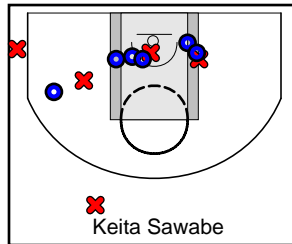

Kansai All Stars 2015

7/3/15 Chuushikoku All Star at Kansai All Stars 2015

	1	2	3	4	T
Chuushikoku All	20	14	10	12	56
Kansai All Stars	23	26	31	21	101

#	Name	G	MIN	FGM	FGA	FG%	2PM	2PA	2P%	3PM	3PA	3P%	FTM	FTA	FT%	OREB	DREB	REB	AST	STL	BLK	DEF	TO	PF	CHG	PM	PTS
4	Rei Gouda	1	15	3	7	.429	1	4	.250	2	3	.667	0	0	.000	0	0	0	3	3	0	0	1	1	0	15	8
5	Syunsuke Fujita	1	20	3	7	.429	3	6	.500	0	1	.000	1	2	.500	0	0	0	3	0	0	0	3	0	0	25	7
6	Syouta Watanabe	1	18	1	7	.143	1	5	.200	0	2	.000	1	3	.333	1	1	2	2	0	0	0	0	3	0	11	3
7	Reo Kobayashi	1	13	4	10	.400	4	8	.500	0	2	.000	1	1	1.000	0	4	4	1	1	0	0	0	0	0	13	9
8	Yuto Aratani	1	16	1	4	.250	1	2	.500	0	2	.000	0	0	.000	0	5	5	3	0	1	0	2	1	0	20	2
9	Yuma Murogaki	1	14	2	3	.667	2	3	.667	0	0	.000	0	0	.000	0	2	2	1	1	0	0	2	1	0	16	4
10	Yusuke Ibayashi	1	17	5	7	.714	5	7	.714	0	0	.000	1	2	.500	1	3	4	2	2	0	0	0	1	0	23	11
11	Keita Sawabe	1	22	6	12	.500	6	10	.600	0	2	.000	1	4	.250	1	5	6	4	2	0	0	2	1	0	23	13
12	Kazuki Ikeshima	1	14	6	8	.750	6	8	.750	0	0	.000	1	1	1.000	1	4	5	0	2	0	0	2	2	0	12	13
13	Kenta Matsuda	1	11	0	2	.000	0	2	.000	0	0	.000	0	0	.000	0	2	2	2	2	2	0	0	0	0	13	0
14	Kazuki Shigemoto	1	14	5	6	.833	5	6	.833	0	0	.000	1	5	.200	5	4	9	0	0	2	0	1	0	0	16	11
15	Kenta Naitou	1	7	1	3	.333	1	3	.333	0	0	.000	0	0	.000	0	0	0	1	0	0	0	0	3	0	11	2
16	Makoto Kinoshita	1	13	2	4	.500	1	1	1.000	1	3	.333	0	0	.000	0	2	2	3	0	0	0	0	1	0	14	5
17	Yves Niyokwizera	1	14	6	9	.667	6	9	.667	0	0	.000	1	1	1.000	7	3	10	1	0	0	0	1	0	0	13	13
	TEAM	1	0	0	0	.000	0	0	.000	0	0	.000	0	0	.000	4	4	8	0	0	0	0	0	0	0	0	0
	TOTALS	1	40	45	89	.506	42	74	.568	3	15	.200	8	19	.421	20	39	59	26	13	5	0	14	14	0	45	101